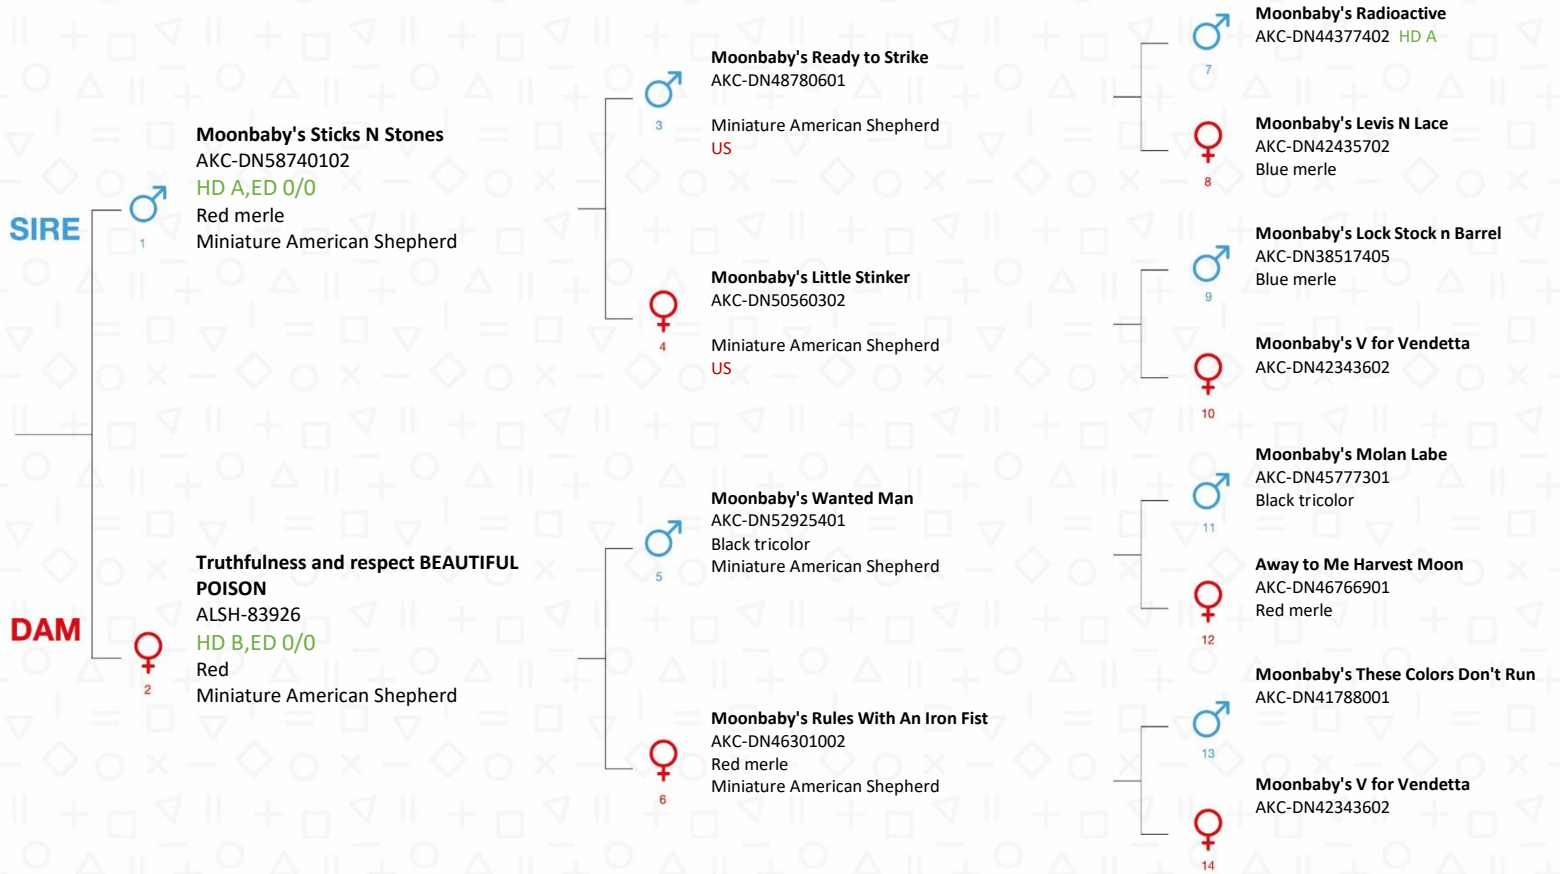

**Wonderful Little
Sookie BEAUTIFUL
POISON**
ALSH : 086333

Breed: Miniature American Shepherd
Microchip: 900223000466896
Color: Red tricolor
Sex: Female
Date of birth: 29/12/2023
Breeder(s): Marci Franca

Owner(s)
LISON Ameline 33 Rue Léon Houtart, 7110
HOUDENG-GOEGNIES, Belgium

Nature of tail at birth
FULL

Health test(s) of the dog

Certified as accurate on 26/03/2024

Mrs. Viviane Boesmans
President of the "Belgian Royal Canine Society"

www.kmsh.be

FOR THE PRESERVATION OF PUREBRED DOGS IN BELGIUM.

Founded in 1882 the Société Royale Saint-Hubert (SRSH-KMSH) has always pursued the protection, improvement and well-being of all dogs registered in Belgium.

FOR THE PRESERVATION OF PUREBRED DOGS IN BELGIUM